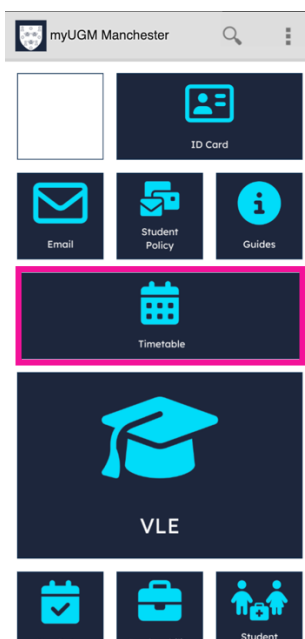

The screenshot shows a login form with the following elements:

- Username input field
- Password input field
- Remember username
- Log in button
- Forgotten your username or password? link
- Cookies must be enabled in your browser ⓘ notice

Step 3:

Now you can access your VLE on browser.

The screenshot shows the UGM Manchester VLE dashboard with the following components:

- UGM Manchester logo
- Navigation menu: Home, Events, My Courses, Quick Links
- Utility links: Hide blocks, Standard view
- Course tiles: (3019T1) Professional De..., (3017T1) Communication..., Finance Department
- Services menu: Career Zone, My Forms, Attendance, Timetable, My Accounts, Change Password, Results, Report and Support

Accessing VLE on myUGMManchester App

Step 1:

Open your **myUGMManchester** app on your device, click '**VLE**'

Step 2:

After you clicked '**VLE**' you will be directed to log-in into VLE page with your **Username and Password**. (Your username is your seven-digit Student Code e.g., **5XXXXXX** and the Password is your six-digit Date of Birth e.g., **DDMMYY**).